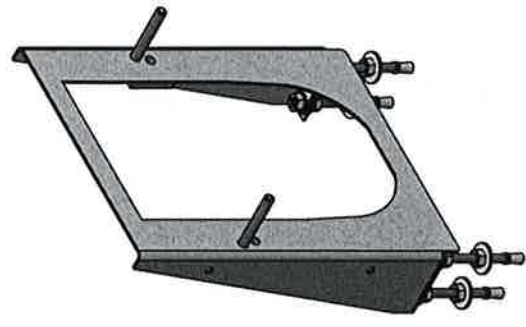

ITEM	TITLE	DESCRIPTION	PART NUMBER	QTY
1	Nut, M12	STD-100144-036	036304100	12
2	Toilet console	STD-100187-069	089000160	1
3	Washer	-	036304400	8
4	Washer	STD-100155-036	036601400	4
5	M12 Bolt x90mm	Dwg PRO-111766-036	-	4

PRELIMINARY

Revised part numbers	2010/03/01	msk
Original Drawing	15.08.2012	hk
Rev.	Date	Sign.
Title: Toilet console Complete		
For 59M & Charm		
Dimension Drawing		
Designer:	Scale:	Project:
hk	15.08.2012	A3
Part no.:	Material:	Weight:
-	N/A	N/A
Drawing no		RD-110593-999
Not to be reproduced and/or made available to a third party, without our written consent.		