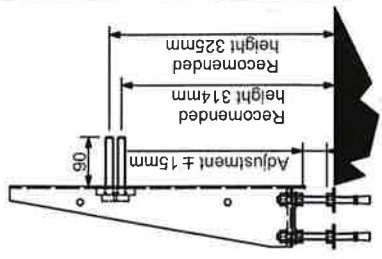

ITEM	TITLE	DESCRIPTION	PART NUMBER	QTY
1	Nut, M12	STD-100144-036	036304100	12
2	Toilet console	STD-100187-069	089000160	1
3	Washer	-	036304400	8
4	Washer	STD-100155-036	036601400	4
5	M12 Bolt x90mm	Dwg PRO-111766-036	-	4

PRELIMINARY

Revised part numbers	2010/03/01	msk
Original Drawing	15.08.2012	hk
Rev.	Date	Sign.
Title: Toilet console Complete		
For 59M & Charm		
Dimension Drawing		
Designer:	Scale:	Project:
hk	15.08.2012	A3
Part no.:	Material:	Weight:
-	N/A	N/A
Drawing no		RD-110593-999
Not to be reproduced and/or made available to a third party, without our written consent.		