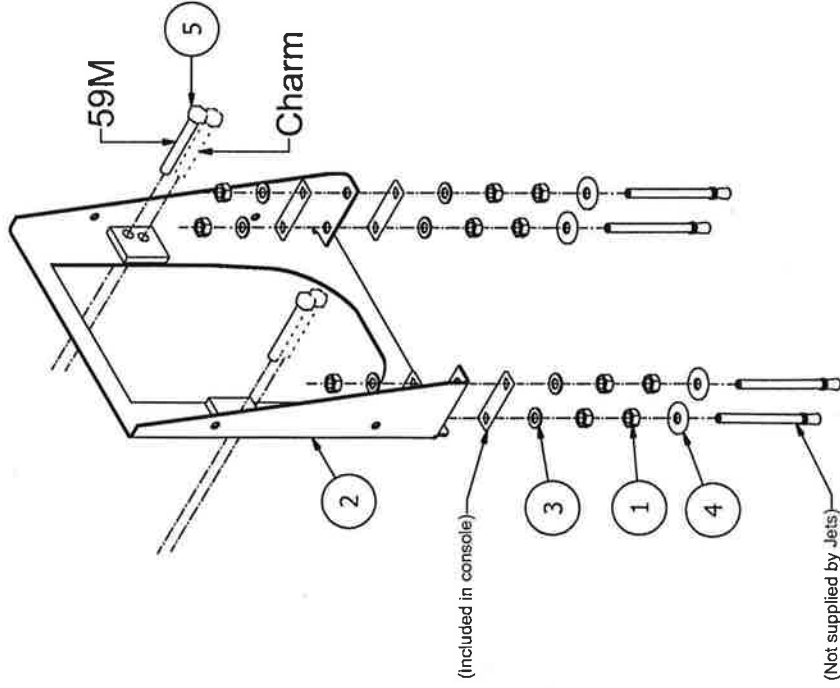

ITEM	TITLE	DESCRIPTION	PART NUMBER	QTY
1	Nut, M12	STD-100144-036	036304100	12
2	Toilet console	STD-100187-069	089000160	1
3	Washer	-	036304400	8
4	Washer	STD-100155-036	036601400	4
5	M12 Bolt x90mm	Dwg PRO-111766-036	-	4

PRELIMINARY

Revised part numbers	2010/03/01	msk
Original Drawing	15.08.2012	hk
Rev.	Date	Sign.
Title: Toilet console Complete		
For 59M & Charm		
Dimension Drawing		
Designer:	Scale:	Project:
hk	15.08.2012	A3
Part no.:	Material:	Weight:
-	N/A	N/A
Drawing no		RD-110593-999
Not to be reproduced and/or made available to a third party, without our written consent.		