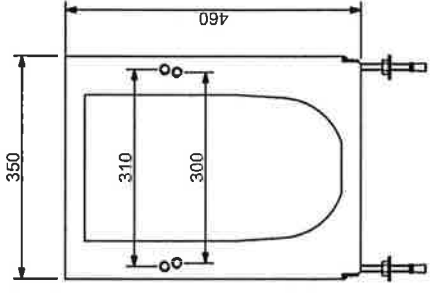

ITEM	TITLE	DESCRIPTION	PART NUMBER	QTY
1	Nut, M12	STD-100144-036	036304100	12
2	Toilet console	STD-100187-069	089000160	1
3	Washer	-	036304400	8
4	Washer	STD-100155-036	036601400	4
5	M12 Bolt x90mm	Dwg PRO-111766-036	-	4

PRELIMINARY

Revised part numbers	2010/03/01	msk
Original Drawing	15.08.2012	hk
Rev.	Date	Sign.
Title: Toilet console Complete		
For 59M & Charm		
Dimension Drawing		
Designer:	Scale:	Project:
hk	15.08.2012	A3
Part no.:	Material:	Weight:
-	N/A	N/A
Drawing no		RD-110593-999
Not to be reproduced and/or made available to a third party, without our written consent.		